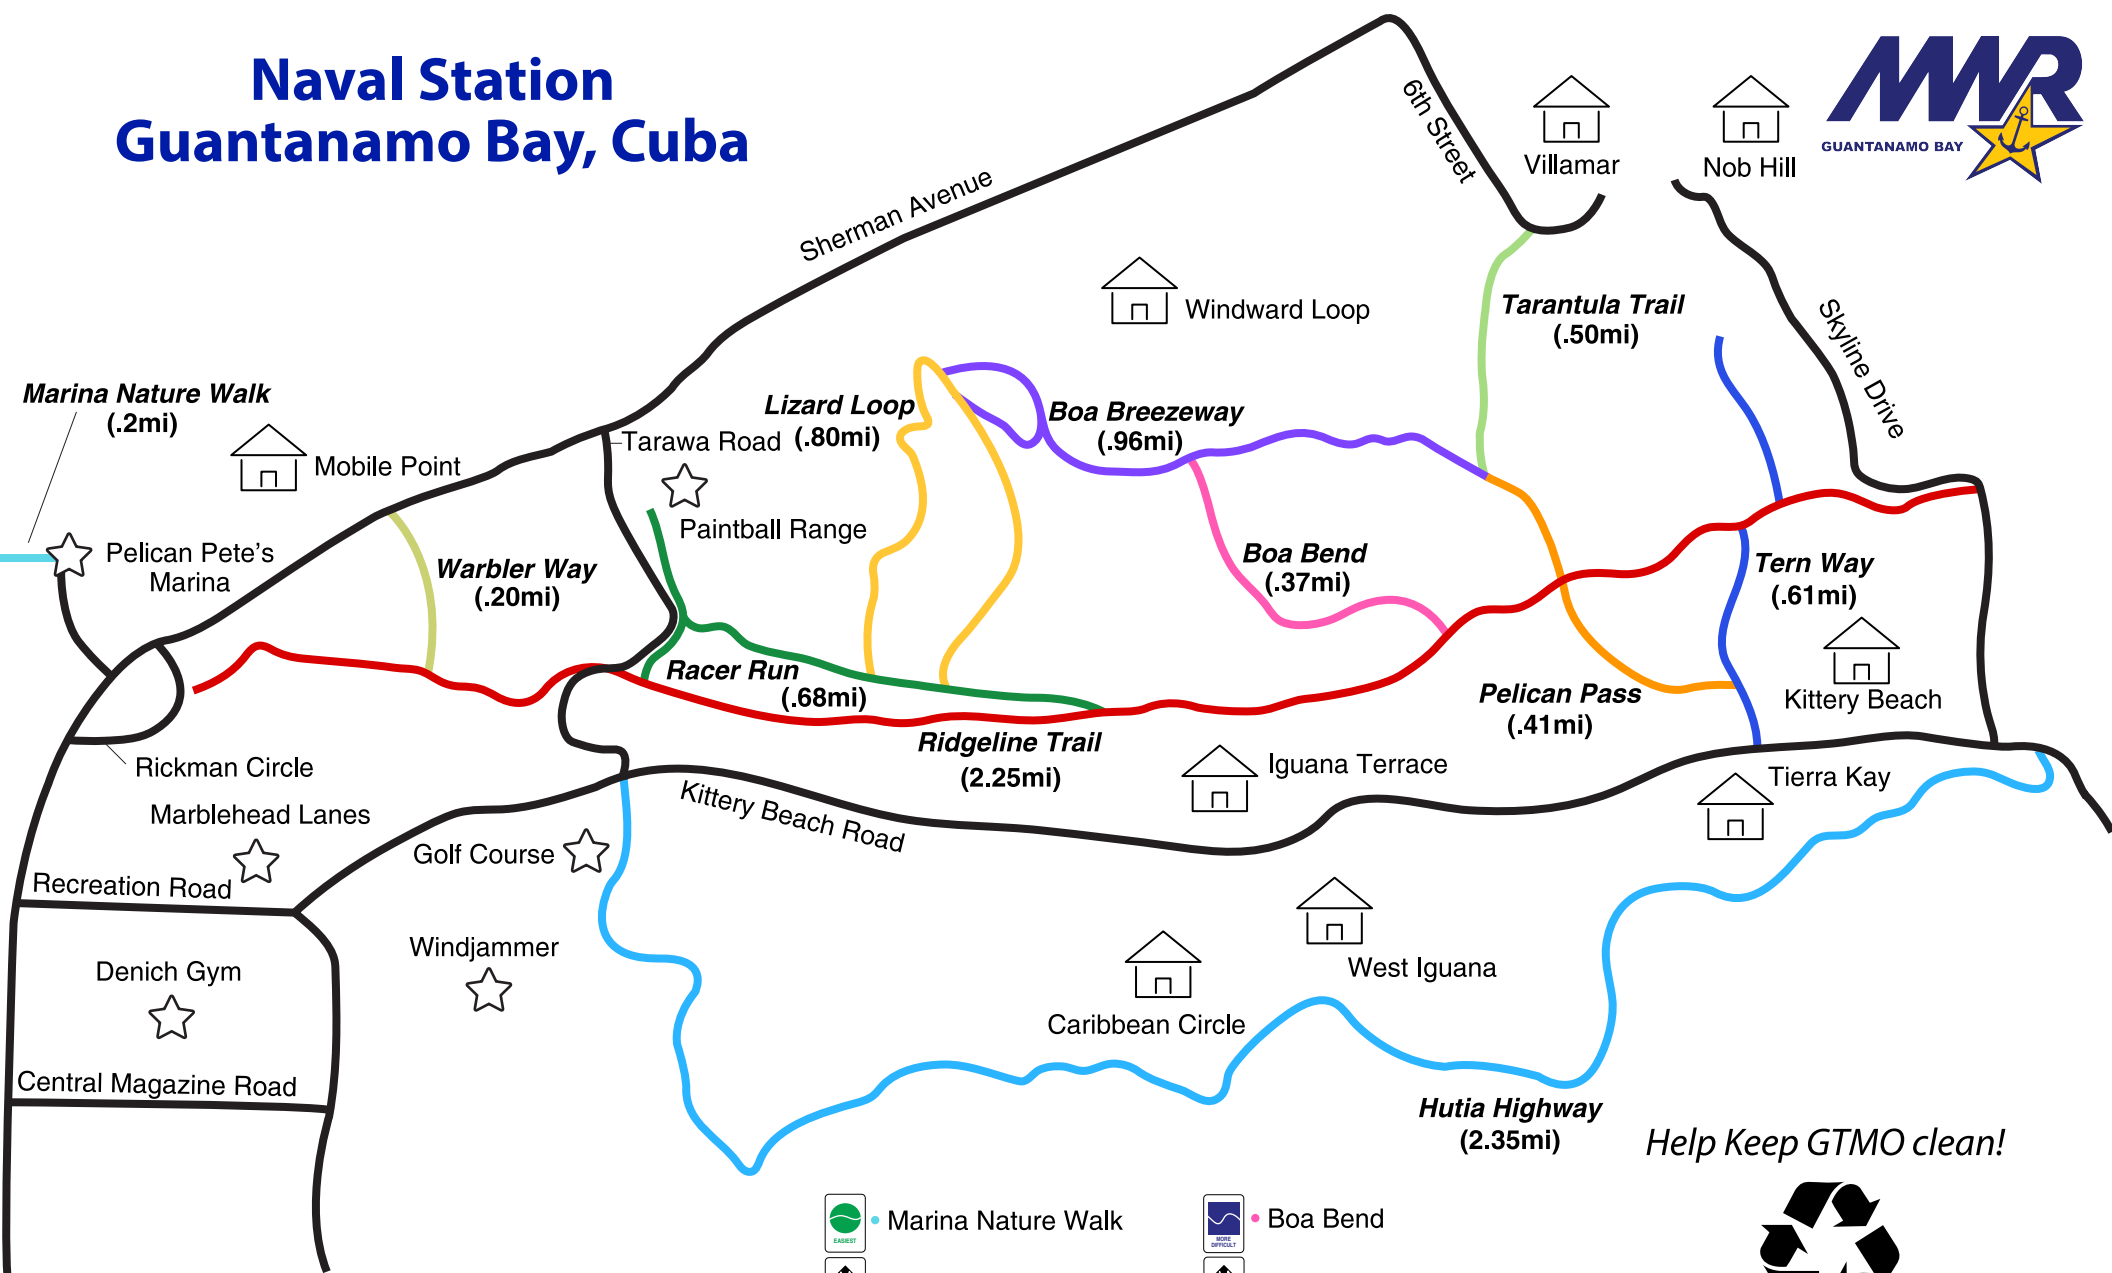

Naval Station Guantanamo Bay, Cuba

Help Keep GTMO clean!

- | | | | |
|---|----------------------|---|-------------------|
|  | • Marina Nature Walk |  | • Boa Bend |
|  | • Hutia Highway |  | • Boa Breezeway |
|  | • Ridgeline Trail |  | • Tarantula Trail |
|  | • Warbler Way |  | • Pelican Pass |
|  | • Racer Run |  | • Tern Way |
|  | • Lizard Loop | | |